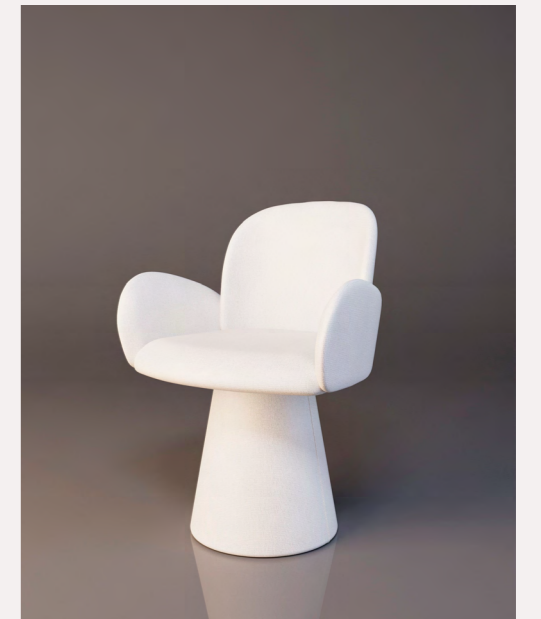

Each piece was designed to create sensory experiences through noble materials and impeccable finishes. The 0.6 in UltraClear glass tops provide visual lightness and crystalline transparency, subtly enhancing the constructive details and highlighting the aesthetics of the environment. The Globulus wood bases, with their sculptural robustness and striking textures, offer a sophisticated contrast that expresses solidity, balance, and naturalness.

ESSENZA LIVING

- 3 pcs - Cristallo Coffee Table

ESSENZA LIVING

CRISTALLO COFFEE TABLE

Cristallo Oval Coffee Table
5268/32 - 44.9 x 31.5 x 12.6 in
5268/36 - 44.9 x 31.5 x 14.2 in

Cristallo Rectangular Coffee Table
5269/32 - 46.5 x 31.1 x 12.6 in
5269/36 - 46.5 x 31.1 x 14.2 in

Cristallo Organic Coffee Table
5270/32 - 41.7 x 31.9 x 12.6 in
5270/36 - 41.7 x 31.9 x 14.2 in

ESSENZA DINING

CRISTALLO DINING TABLE

Top in 0.6 in UltraClear glass
Base in Globulus multilayer plywood

Cristallo Dining Table
5210/260 - 102.4 x 51.2 x 29.9 in

Cristallo Dining Support Table
5285/128 - 43.3 x 37.8 x 26.2 in

PRIMA CHAIR

Structure in solid wood and multilayer plywood. D30 foam. Swivel system.

Prima Chair
5300 - 24.4 x 21.7 x 33.1 in

IMPORTANT NOTICE: