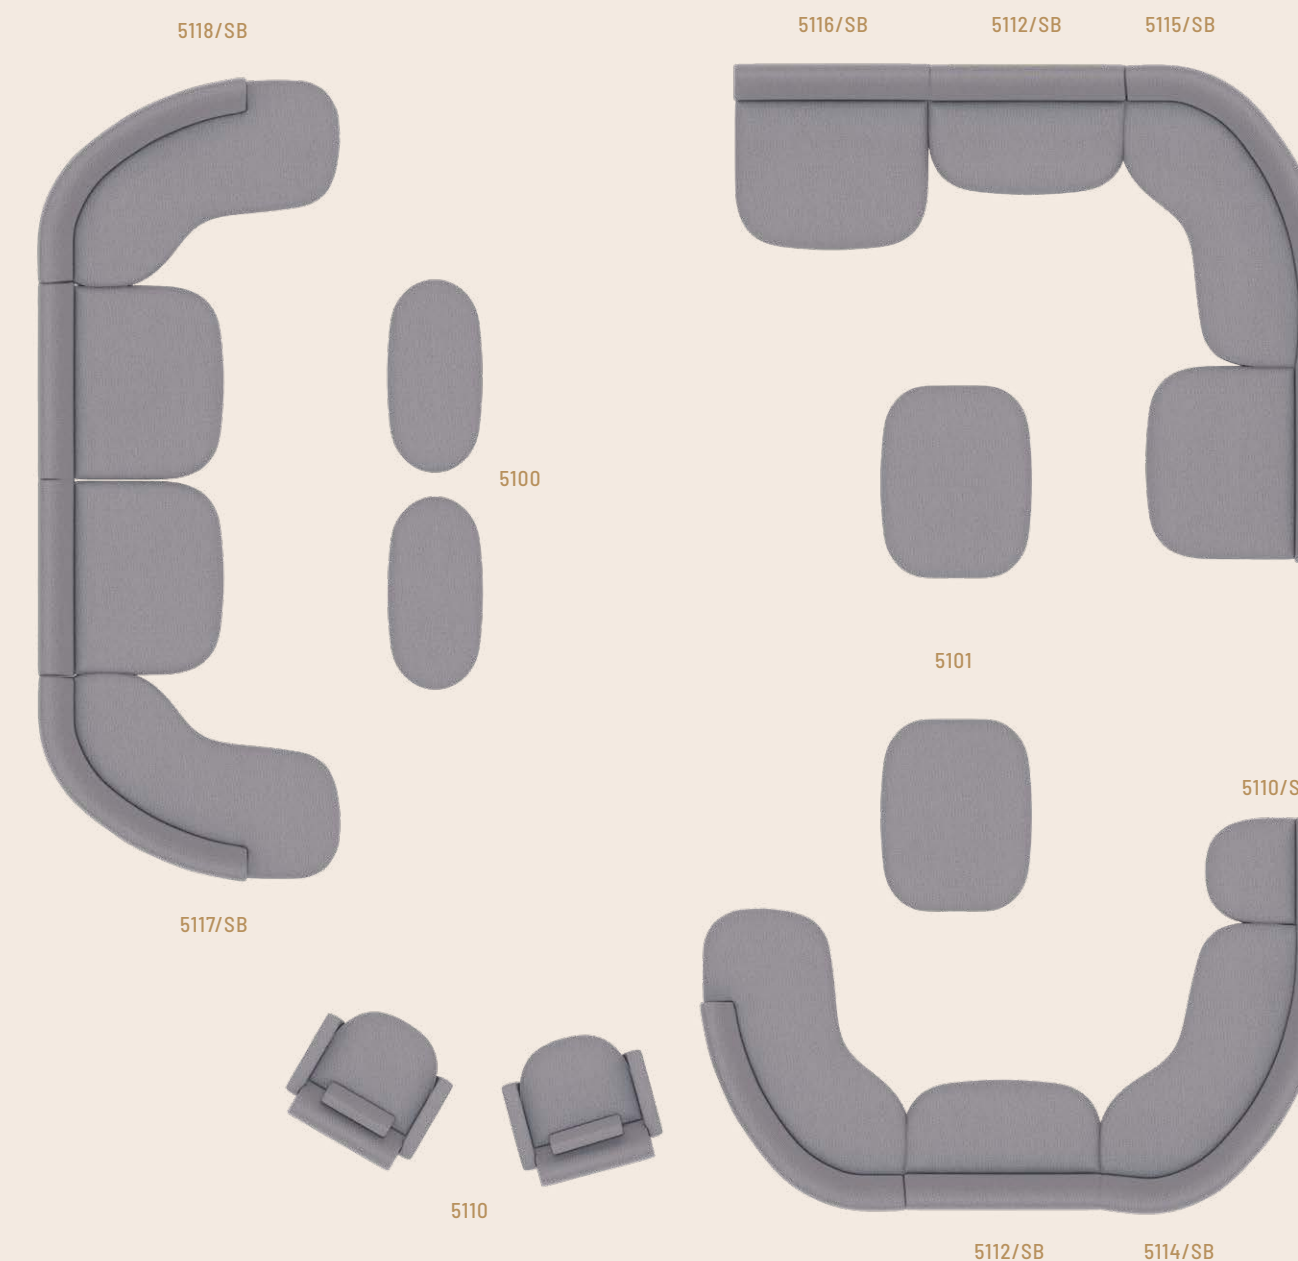

5088/E - Sofá Saint Tropez 2 lugares com braço esquerdo
Sofá Saint Tropez 2 plazas con reposabrazo izquierdo
Saint Tropez 2 seats sofa with left armrest
147 x 90 x 80 cm / 57.8 x 35.4 x 31.4"

Módulos Hadid Garden